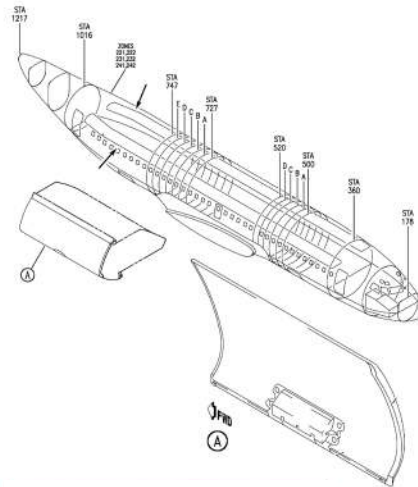

# HA225-7ATS Latch Assembly

**Installs on:**  
**Overhead Stowage  
Bin Door Assembly**

**B 737 NG  
B 757 SERIES**

**Because time matters**  
**kapco-global.com**

**Kapco Global**  
Aerospace Parts & Distribution Services

The LATCH ASSEMBLY serves as the pull handle and locking device for the door assembly of the overhead stowage bin. The locking mechanism is a single point, hook type latch with a torsion spring for return action for the handle. The hook engages to a keeper or strike type hardware on the inside of the bin. The handle actuates the locking mechanism and the torsion spring returns the handle back to the original position. The handle also has red colored flagging on each end that provides a visual indication that the latch is open. The function of the shroud is as a guard and for aesthetics purposes.